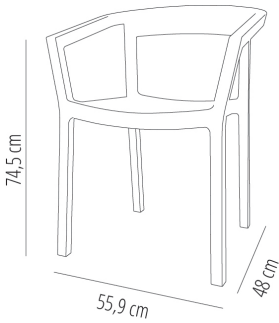

Ref. 00918 - EAN 8411344009185

PEACH ARMCHAIR WHITE

Designed by **Joan Gaspar**

DESCRIPTION

Armchair for indoor and outdoor use. Injected with fiberglass and PP using gas assisted injection moulding technology. Stackable. UV protection. Net weight 4,20 kg (9.26 lb).

AWARDS

Winner IIDA/HD Product 2011

CERTIFICATIONS

UNE-EN 581-1, UNE-EN 581-2

MEASUREMENTS

W 55,9cm × L 48cm × H 74,5cm × Hs 44,4cm × Ha 63,9cm

W 22.01in × L 18.9in × H 29.34in × Hs 17.49in × Ha 25.16in

CHARACTERISTICS

Weight 4,2 Kg.

Stackable max 8 Units

STD units	Packaging dim. (cm)	Units Container 20'	Units Container 40'	Units Container HC	Units Traylor 70m ³	Units Truck 100m ³
2X	60.1 × 66.1 × 90	138	306	304	416	562
4X	60.7 × 73.7 × 96.9	216	548	456	652	768
P24	58 × 98 × 220	576	1152	1152	1296	1392