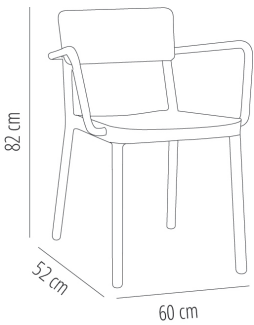

Ref. 00816 - EAN 8411344008164

LISBOA CHAIR WITH ARMS WHITE

Designed by **Joan Gaspar**

DESCRIPTION

Armchair for indoor and outdoor use. Injected with fiberglass and PP using gas assisted injection moulding technology. Armrests fixed to the structure with steel screws. Stackable. UV protection. Net weight 3,67 kg. (8.07 lb).

MEASUREMENTS

W 58cm × L 51cm × H 82cm × Hs 46cm × Ha 70cm

W 22.84in × L 20.08in × H 32.29in × Hs 18.12in × Ha 27.56in

CHARACTERISTICS

Weight 3,67 Kg.

Stackable max 7 Units

STD units	Packaging dim. (cm)	Units Container 20'	Units Container 40'	Units Container HC	Units Traylor 70m ³	Units Truck 100m ³
2X	60.1 × 66.1 × 90	138	306	304	416	562
4X	60.7 × 62.4 × 103.4	216	456	456	552	768
P23	58 × 98 × 220	552	1104	1104	1242	1334