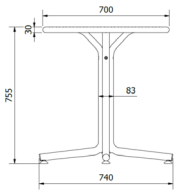

TABLES BINI

Designed by **Joan Gaspar**

DESCRIPTION

Bini is a complete collection consisting of a chair, a lounge chair, a stool, a table, and a side table. The chair, lounge chair, and stool are lightweight – they look light and genuinely are. Their structures are very delicate, allowing air to pass through, and the shadows they cast are both attractive and suggestive. Formally, they evoke the classic cane chairs and armchairs retained in memory over the years, but they have been reinterpreted both in form and materials.

TABLES BINI

Bini table for indoor and outdoor use. It is made of polypropylene with fiberglass, with UV protection. Weight 7.34 kg

TABLE FEATURES

H 75,5cm x Ø 70cm

H 29.73in x Ø 27.56in

Weight 7,34 Kg.

CERTIFICATIONS

UNEEN581-1,UNEEN581-2

| STD units | Packaging dim. (cm) | Units Container 20' | Units Container 40' | Units Container HC | Units Trayler 70m ³ | Units Truck 100m ³ |
|-----------|---------------------|---------------------|---------------------|--------------------|--------------------------------|-------------------------------|
| 1X | 73 x 71 x 12 | 450 | 912 | 1056 | 1254 | 1360 |