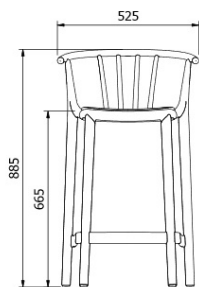

CERTIFICATIONS

UNEN16139, UNEEN581-1, UNEEN581-2

WOODY UPHOLSTERED MEDIUM STOOL

Stool for indoor and outdoor use. Made from polypropylene with fibreglass. UV protection. With quick-drying foam. Upholstery suitable for indoor and outdoor use. Grammage 275 gr/m²

MEASUREMENTS

W 52,5cm × L 49cm × H 88,5cm × Ha 66,5cm

W 20.67in × L 19.3in × H 34.85in × Ha 26.19in

CHARACTERISTICS

Weight 6,11 Kg.

STD units	Packaging dim. (cm)	Units Container 20'	Units Container 40'	Units Container HC	Units Trayler 70m³	Units Truck 100m³
2X	57 × 59.5 × 105	176	352	352	440	520
4X	55 × 67 × 117	284	592	616	768	848

COMBINATIONS

	Red	Ivory	Chocolate	Retro Blue	Greenish Grey	Sand	Dark Grey
Linen	•	•	•	•	•	•	•
Coal	•			•			•
Pumpkin		•	•			•	•
Taupe		•	•		•	•