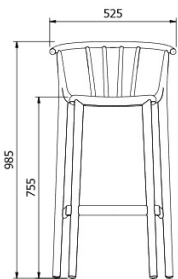

WOODY GREEN EDITION HIGH STOOL

Stool for indoor and outdoor use. Made with recycled and recyclable polypropylene with fiberglass. UV protection.

MEASUREMENTS

W 52,5cm × L 50cm × H 98,5cm × Hs 75,5cm
W 20.67in × L 19.69in × H 38.78in × Hs 29.73in

CHARACTERISTICS

Weight 5,5 Kg. | **Stackable máximo** 6 unidades

STD units	Packaging dim. (cm)	Units Container 20'	Units Container 40'	Units Container HC	Units Trayler 70m ³	Units Truck 100m ³
2X	57 × 59.5 × 105	176	352	352	440	520
4X	55 × 67 × 117	284	592	616	768	848
P22	60 × 127 × 220	528	1056	1056	1166	1232

SHELL COLOR

WOODY HIGH STOOL

Stool for indoor and outdoor use. Made from polypropylene with fibreglass. UV protection.

MEASUREMENTS

W 52,5cm × L 50cm × H 98,5cm × Hs 75,5cm
W 20.67in × L 19.69in × H 38.78in × Hs 29.73in

MEASUREMENTS

W 52,5cm × L 50cm × H 98,5cm × Hs 75,5cm

W 20.67in × L 19.69in × H 38.78in × Hs 29.73in

CHARACTERISTICS

Weight 5,75 Kg. | Stackable máximo 6 unidades

CERTIFICATIONS

UNEEN581-1, UNEEN581-2, UNEN16139