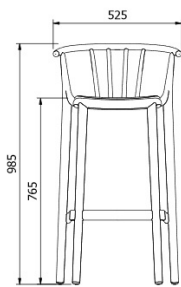

W 52,5cm × L 49cm × H 88,5cm × Hs 65,5cm

W 20.67in × L 19.3in × H 34.85in × Hs 25.79in

STD units	Packaging dim. (cm)	Units Container 20'	Units Container 40'	Units Container HC	Units Trayler 70m ³	Units Truck 100m ³
2X	57 × 59.5 × 105	176	352	352	440	520
4X	55 × 67 × 117	284	592	616	768	848
P24	60 × 127 × 220	576	1152	1152	1272	1344

MEASUREMENTS

W 52,5cm × L 50cm × H 98,5cm × Hs 75,5cm

W 20.67in × L 19.69in × H 38.78in × Hs 29.73in

CHARACTERISTICS

Weight 5,75 Kg. | Stackable máximo 6 unidades

CERTIFICATIONS

UNEEN581-1, UNEEN581-2, UNEN16139

STD units	Packaging dim. (cm)	Units Container 20'	Units Container 40'	Units Container HC	Units Trayler 70m ³	Units Truck 100m ³
2X	57 × 59.5 × 105	176	352	352	440	520
4X	55 × 67 × 117	284	592	616	768	848

MEASUREMENTS

W 52,5cm × L 49cm × H 88,5cm × Ha 66,5cm

W 20.67in × L 19.3in × H 34.85in × Ha 26.19in

CHARACTERISTICS

Weight 6,11 Kg.

STD units	Packaging dim. (cm)	Units Container 20'	Units Container 40'	Units Container HC	Units Trayler 70m ³	Units Truck 100m ³
2X	57 × 59.5 × 105	176	352	352	440	520
4X	55 × 67 × 117	284	592	616	768	848