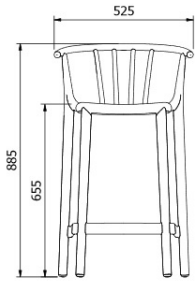

CERTIFICATIONS

NFEN581-1, UNEN16139

WOODY MEDIUM STOOL

Stool for indoor and outdoor use. Made from polypropylene with fibreglass. UV protection.

MEASUREMENTS

W 52,5cm × L 49cm × H 88,5cm × Hs 65,5cm

W 20.67in × L 19.3in × H 34.85in × Hs 25.79in

STD units	Packaging dim. (cm)	Units Container 20'	Units Container 40'	Units Container HC	Units Trayler 70m³	Units Truck 100m³
2X	57 × 59.5 × 105	176	352	352	440	520
4X	55 × 67 × 117	284	592	616	768	848
P24	60 × 127 × 220	576	1152	1152	1272	1344