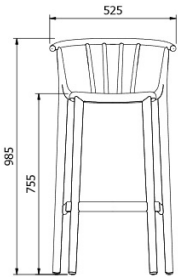

WOODY GREEN EDITION HIGH STOOL

Stool for indoor and outdoor use. Made with recycled and recyclable polypropylene with fiberglass. UV protection.

MEASUREMENTS

W 52,5cm × L 50cm × H 98,5cm × Hs 75,5cm
W 20.67in × L 19.69in × H 38.78in × Hs 29.73in

CHARACTERISTICS

Weight 5,5 Kg. | **Stackable máximo** 6 unidades

STD units	Packaging dim. (cm)	Units Container 20'	Units Container 40'	Units Container HC	Units Trayler 70m ³	Units Truck 100m ³
2X	57 × 59.5 × 105	176	352	352	440	520
4X	55 × 67 × 117	284	592	616	768	848
P22	60 × 127 × 220	528	1056	1056	1166	1232

SHELL COLOR

WOODY HIGH STOOL

Stool for indoor and outdoor use. Made from polypropylene with fibreglass. UV protection.

MEASUREMENTS

W 52,5cm × L 50cm × H 98,5cm × Hs 75,5cm
W 20.67in × L 19.69in × H 38.78in × Hs 29.73in

MEASUREMENTS

W 52,5cm × L 50cm × H 98,5cm × Hs 75,5cm

W 20.67in × L 19.69in × H 38.78in × Hs 29.73in

CHARACTERISTICS

Weight 5,75 Kg. | Stackable máximo 6 unidades

CERTIFICATIONS

UNEEN581-1, UNEEN581-2, UNEN16139