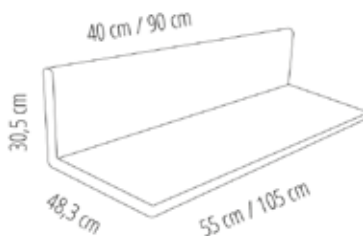

Weight 45 Kg.

AWARDS

Platinum Award
MIFF 2014

CERTIFICATIONS

UNE-EN 581-1, UNE-EN 581-2

STD units	Packaging dim. (cm)	Units Container 20'	Units Container 40'	Units Container HC	Units Traylor 70m ³	Units Truck 100m ³
1X	120 × 80 × 55	51	110	135	155	200

SHELL COLOR

CLICK-CLACK SOFA CUSHION

Cotton and polyester cushion 5 cm thickness in beige colour for outdoor use.

MEASUREMENTS

W 46,5cm × L 106cm × H 6cm
W 18.31in × L 41.74in × H 2.37in

CHARACTERISTICS

Weight 1,25 Kg.

STD units	Packaging dim. (cm)	Units Container 20'	Units Container 40'	Units Container HC	Units Traylor 70m ³	Units Truck 100m ³
1X	106 × 46.5 × 6		1230		1500	

SHELL COLOR

PLUMA DISPONIBLE
PRÓXIMAMENTE

CLICK-CLACK EASY CHAIR CUSHION WITH BORDER

Cotton and polyester cushion 5 cm thickness in beige colour for outdoor use.

MEASUREMENTS

W 46,5cm × L 56,5cm × H 6cm

W 18.31in × L 22.25in × H 2.37in

CHARACTERISTICS

Weight 1 Kg.

STD units	Packaging dim. (cm)	Units Container 20'	Units Container 40'	Units Container HC	Units Trayler 70m ³	Units Truck 100m ³
1X	56.5 × 46.5 × 6		1230		1500	