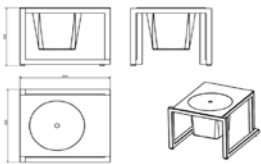

TABLES MILANO

Designed by **Joan Gaspar**

TABLES MILANO

Side table 50x45 for indoor and outdoor use. Anodised aluminium structure, painted by oven spraying, 40x40 mm and 2 mm thick. About 3 mm thick. Contains black transparent polycarbonate cover.

TABLE FEATURES

W 45cm × L 50cm × H 35,8cm

W 17.72in × L 19.69in × H 14.1in

Weight 5,06 Kg.

STD units	Packaging dim. (cm)	Units Container 20'	Units Container 40'	Units Container HC	Units Trayler 70m ³	Units Truck 100m ³
1X	60 × 50 × 40		480		540	