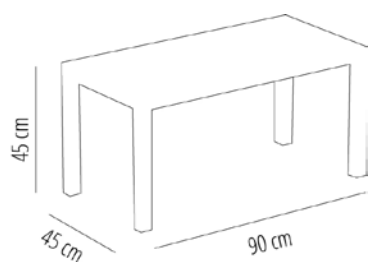

CLICK-CLACK TABLE 90X45

Coffe table 90x45 cm for indoor and outdoor use. Injected in fiberglass with PP. UV Protection. Net weight 4,5 kg (7.94 lb).

TABLE FEATURES

W 45cm × L 90cm × H 45cm

W 17.72in × L 35.44in × H 17.72in

Weight 4,8 Kg.

AWARDS

Platinum Award
MIFF 2014

STD units	Packaging dim. (cm)	Units Container 20'	Units Container 40'	Units Container HC	Units Trolley 70m ³	Units Truck 100m ³
1X	49 × 93 × 10	696	1412	1550	1770	2200