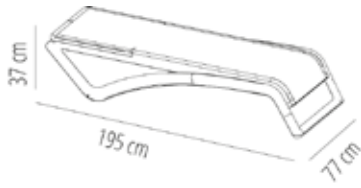

SKY CLUB SUN LOUNGER

MEASUREMENTS

W 77cm × L 195cm × H 37cm

W 30.32in × L 76.78in × H 14.57in

CHARACTERISTICS

Weight 13,7 Kg. | Stackable máximo 20 unidades

STD units	Packaging dim. (cm)	Units Container 20'	Units Container 40'	Units Container HC	Units Traylor 70m ³	Units Truck 100m ³
2X	75 × 195 × 50		144		200	
P20	77.5 × 220 × 196	180	360	360	440	480

SKY PREMIUM SUN LOUNGER

MEASUREMENTS

W 77cm × L 195cm × H 37cm

W 30.32in × L 76.78in × H 14.57in

CHARACTERISTICS

Weight 13,7 Kg. | Stackable máximo 0 unidades

STD units	Packaging dim. (cm)	Units Container 20'	Units Container 40'	Units Container HC	Units Traylor 70m ³	Units Truck 100m ³
2X	75 × 195 × 50		144		200	
P20	77,5 × 220 × 196	180	360	360	440	480