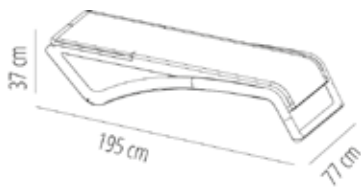

SKY CLUB SUN LOUNGER

MEASUREMENTS

W 77cm × L 195cm × H 37cm

W 30.32in × L 76.78in × H 14.57in

CHARACTERISTICS

Weight 13,7 Kg. | Stackable máximo 20 unidades

STD units	Packaging dim. (cm)	Units Container 20'	Units Container 40'	Units Container HC	Units Traylor 70m ³	Units Truck 100m ³
2X	75 × 195 × 50		144		200	
P20	77.5 × 220 × 196	180	360	360	440	480

SKY PREMIUM SUN LOUNGER

MEASUREMENTS

W 77cm × L 195cm × H 37cm

W 30.32in × L 76.78in × H 14.57in

CHARACTERISTICS

Weight 13,7 Kg. | Stackable máximo 0 unidades

STD units	Packaging dim. (cm)	Units Container 20'	Units Container 40'	Units Container HC	Units Traylor 70m ³	Units Truck 100m ³
2X	75 × 195 × 50		144		200	
P20	77,5 × 220 × 196	180	360	360	440	480