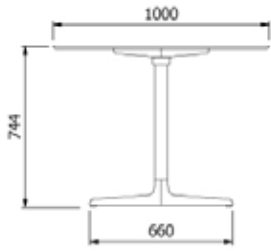

Greenish Grey	Ivory	Chocolate
Satin	☐	☐	☐

TABLETOP

	Greenish Grey	Ivory	Chocolate
Ø 100cm	☐	☐	☐

TABLETOP/PEDESTALS

	Greenish Grey	Ivory	Chocolate
Greenish Grey	☐	☐	☐
Ivory	☐	☐	☐
Chocolate	☐	☐	☐