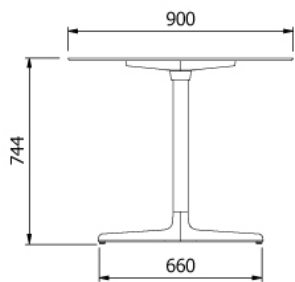

TOLEDO XL TABLE 90X90

Table for indoor and outdoor use. Painted aluminium structure with an HPL table top of the same colour.

TABLE FEATURES

W 90cm × L 90cm × H 74,4cm
W 35.44in × L 35.44in × H 29.3in

Weight 20 Kg.

STD units	Packaging dim. (cm)	Units Container 20'	Units Container 40'	Units Container HC	Units Trayler 70m³	Units Truck 100m³
1X	x x	72	156	182	210	238

COLOR/PEDESTAL FINISH COLOR

	Greenish Grey	Chocolate	Ivory
Satin	☐	☐	☐

TABLETOP

	Greenish Grey	Chocolate	Ivory
90×90cm	☐	☐	☐