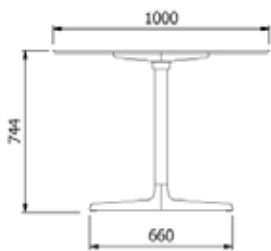

TOLEDO AIRE TABLE Ø70

Table for indoor and outdoor use. Painted aluminium structure with an HPL table top of the same colour. Available in different sizes 70 x 70 cm (27.55 x 27.55 in), 80 x 80 cm (31.49 x 31.49 in), Ø70 cm (Ø27.55 in) and Ø80 cm (Ø31.49 in).

TABLE FEATURES

H 74cm × Ø 70cm

H 29.14in × Ø 27.56in

Weight 8,94 Kg.

STD units	Packaging dim. (cm)	Units Container 20'	Units Container 40'	Units Container HC	Units Trayler 70m ³	Units Truck 100m ³
1X	71 × 74 × 20	154	350	350	462	540

TOLEDO XL TABLE 100X100

Table for indoor and outdoor use. Painted aluminium structure with an HPL table top of the same colour.

TABLE FEATURES

W 100cm × L 100cm × H 74,4cm

W 39.38in × L 39.38in × H 29.3in