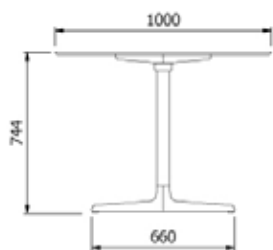

TABLE FEATURES

W 70cm x L 70cm x H 74cm

W 27.56in x L 27.56in x H 29.14in

Weight 11,36 Kg.

STD units	Packaging dim. (cm)	Units Container 20'	Units Container 40'	Units Container HC	Units Trolley 70m ³	Units Truck 100m ³
1X	71 x 74 x 20	154	350	350	462	504

TOLEDO AIRE TABLE XL 90X90

Table for indoor and outdoor use. Painted aluminium structure with an HPL table top of the same colour.

TABLE FEATURES

W 90cm × L 90cm × H 74,4cm
W 35.44in × L 35.44in × H 29.3in

Weight 20 Kg.

STD units	Packaging dim. (cm)	Units Container 20'	Units Container 40'	Units Container HC	Units Trayler 70m ³	Units Truck 100m ³
1X	x x	72	156	182	210	238

COLOR/PEDESTAL FINISH COLOR

	Greenish Grey	Chocolate	Ivory
Satin	<input type="checkbox"/>	<input type="checkbox"/>	<input type="checkbox"/>

TOLEDO AIRE TABLE XL Ø100

Table for indoor and outdoor use. Painted aluminium structure with an HPL table top of the same colour.

TABLE FEATURES

H 74,4cm × Ø 100cm
H 29.3in × Ø 39.38in

Weight 23 Kg.

STD units	Packaging dim. (cm)	Units Container 20'	Units Container 40'	Units Container HC	Units Trayler 70m ³	Units Truck 100m ³
1X	x x	60	132	132	162	168