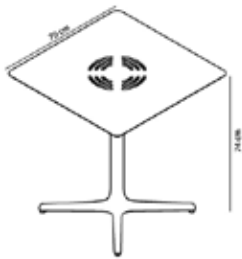

TABLES TOLEDO AIRE

Designed by **Jorge Pensi**

DESCRIPTION

Toledo Aire is the evolution of the iconic Toledo aluminum chair. Produced in a single piece of injected polypropylene, it makes its shapes flow connecting the seat, arms and backrest with great harmony. The variety of colors, its light weight and its strong formal attributes make the Toledo Aire a timeless piece that can coexist in different architectural spaces.

TOLEDO AIRE TABLE 70X70

Table for indoor and outdoor use. Painted aluminium structure with an HPL table top of the same colour. Available in different sizes 70 x 70 cm (27.55 x 27.55 in), 80 x 80 cm (31.49 x 31.49 in), Ø70 cm (Ø27.55 in) and Ø80 cm (Ø31.49 in).

TABLE FEATURES

W 70cm x L 70cm x H 74cm

W 27.56in x L 27.56in x H 29.14in

Weight 11,36 Kg.

STD units	Packaging dim. (cm)	Units Container 20'	Units Container 40'	Units Container HC	Units Trolley 70m ³	Units Truck 100m ³
1X	71 x 74 x 20	154	350	350	462	504