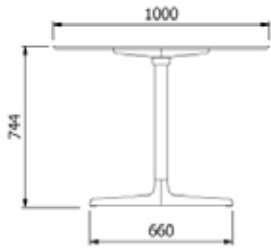

TABLE FEATURES

W 70cm x L 70cm x H 74cm

W 27.56in x L 27.56in x H 29.14in

Weight 11,36 Kg.

STD units	Packaging dim. (cm)	Units Container 20'	Units Container 40'	Units Container HC	Units Trolley 70m ³	Units Truck 100m ³
1X	71 x 74 x 20	154	350	350	462	504

TOLEDO AIRE TABLE XL Ø100

Table for indoor and outdoor use. Painted aluminium structure with an HPL table top of the same colour.

TABLE FEATURES

H 74,4cm × Ø 100cm
H 29.3in × Ø 39.38in

Weight 23 Kg.

STD units	Packaging dim. (cm)	Units Container 20'	Units Container 40'	Units Container HC	Units Trayler 70m ³	Units Truck 100m ³
1X	x x	60	132	132	162	168

TOLEDO AIRE TABLE XL Ø90

Table for indoor and outdoor use. Painted aluminium structure with an HPL table top of the same colour.

TABLE FEATURES

H 74,4cm × Ø 90cm

H 29.3in × Ø 35.4in

Weight 20 Kg.

STD units	Packaging dim. (cm)	Units Container 20'	Units Container 40'	Units Container HC	Units Trayler 70m ³	Units Truck 100m ³
1X	x x	72	156	182	210	238

TOLEDO AIRE TABLE XL100X100

Table for indoor and outdoor use. Painted aluminium structure with an HPL table top of the same colour.

TABLE FEATURES

W 100cm × L 100cm × H 74,4cm

W 39.38in × L 39.38in × H 29.3in