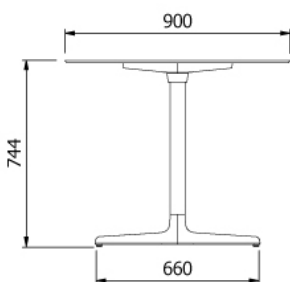

TABLE FEATURES

W 70cm x L 70cm x H 74cm

W 27.56in x L 27.56in x H 29.14in

Weight 11,36 Kg.

STD units	Packaging dim. (cm)	Units Container 20'	Units Container 40'	Units Container HC	Units Trolley 70m ³	Units Truck 100m ³
1X	71 x 74 x 20	154	350	350	462	504

TOLEDO AIRE TABLE XL Ø100

Table for indoor and outdoor use. Painted aluminium structure with an HPL table top of the same colour.

TABLE FEATURES

H 74,4cm × Ø 100cm
H 29.3in × Ø 39.38in

Weight 23 Kg.

STD units	Packaging dim. (cm)	Units Container 20'	Units Container 40'	Units Container HC	Units Trayler 70m ³	Units Truck 100m ³
1X	x x	60	132	132	162	168

TOLEDO AIRE TABLE XL Ø90

Table for indoor and outdoor use. Painted aluminium structure with an HPL table top of the same colour.

TABLE FEATURES

H 74,4cm × Ø 90cm

H 29.3in × Ø 35.4in

Weight 20 Kg.

STD units	Packaging dim. (cm)	Units Container 20'	Units Container 40'	Units Container HC	Units Trayler 70m ³	Units Truck 100m ³
1X	x x	72	156	182	210	238