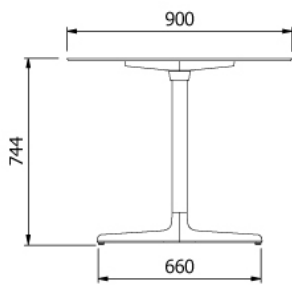

TOLEDO XL TABLE Ø100

Table for indoor and outdoor use. Painted aluminium structure with an HPL table top of the same colour.

TABLE FEATURES

H 74,4cm × Ø 100cm
 H 29.3in × Ø 39.38in

Weight 23 Kg.

STD units	Packaging dim. (cm)	Units Container 20'	Units Container 40'	Units Container HC	Units Trayler 70m ³	Units Truck 100m ³
1X	x x	60	132	132	162	168

TOLEDO XL TABLE Ø90

Table for indoor and outdoor use. Painted aluminium structure with an HPL table top of the same colour.

TABLE FEATURES

H 74,4cm × Ø 90cm

H 29.3in × Ø 35.44in

Weight 20 Kg.

STD units	Packaging dim. (cm)	Units Container 20'	Units Container 40'	Units Container HC	Units Trayler 70m ³	Units Truck 100m ³
1X	x x	72	156	182	210	238