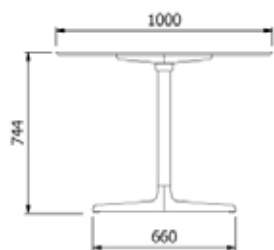

Greenish Grey	Ivory	Chocolate
Satin	☐	☐	☐

TABLETOP

	Greenish Grey	Ivory	Chocolate
Ø 100cm	☐	☐	☐

TABLETOP/PEDESTALS

	Greenish Grey	Ivory	Chocolate
Greenish Grey	☐	☐	☐
Ivory	☐	☐	☐
Chocolate	☐	☐	☐