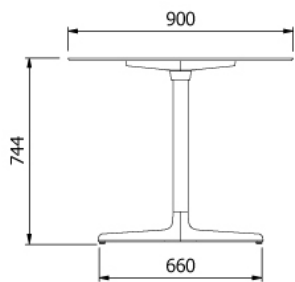

TOLEDO AIRE TABLE 70X70

Table for indoor and outdoor use. Painted aluminium structure with an HPL table top of the same colour. Available in different sizes 70 x 70 cm (27.55 x 27.55 in), 80 x 80 cm (31.49 x 31.49 in), Ø70 cm (Ø27.55 in) and Ø80 cm (Ø31.49 in).

TABLE FEATURES

W 70cm x L 70cm x H 74cm

W 27.56in x L 27.56in x H 29.14in

Weight 11,36 Kg.

STD units	Packaging dim. (cm)	Units Container 20'	Units Container 40'	Units Container HC	Units Trolley 70m ³	Units Truck 100m ³
1X	71 x 74 x 20	154	350	350	462	504

TOLEDO AIRE TABLE XL 90X90

Table for indoor and outdoor use. Painted aluminium structure with an HPL table top of the same colour.

TABLE FEATURES

W 90cm × L 90cm × H 74,4cm
W 35.44in × L 35.44in × H 29.3in

TOLEDO AIRE TABLE XL Ø100

Table for indoor and outdoor use. Painted aluminium structure with an HPL table top of the same colour.

TABLE FEATURES

H 74,4cm × Ø 100cm
H 29.3in × Ø 39.38in

Weight 23 Kg.

STD units	Packaging dim. (cm)	Units Container 20'	Units Container 40'	Units Container HC	Units Trayler 70m ³	Units Truck 100m ³
1X	x x	60	132	132	162	168