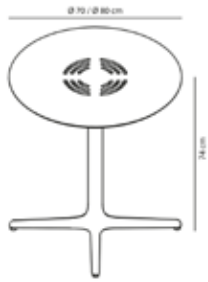

TABLETOP/PEDESTALS

	Chocolate	Greenish Grey	Ivory
Chocolate			
Greenish Grey			
Ivory