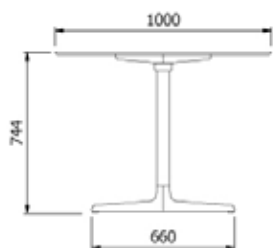

TABLE FEATURES

W 90cm × L 90cm × H 74,4cm
 W 35.44in × L 35.44in × H 29.3in

Weight 20 Kg.

STD units	Packaging dim. (cm)	Units Container 20'	Units Container 40'	Units Container HC	Units Trayler 70m ³	Units Truck 100m ³
1X	x x	72	156	182	210	238

TOLEDO XL TABLE Ø100

Table for indoor and outdoor use. Painted aluminium structure with an HPL table top of the same colour.

TABLE FEATURES

H 74,4cm × Ø 100cm
 H 29.3in × Ø 39.38in

Weight 23 Kg.

STD units	Packaging dim. (cm)	Units Container 20'	Units Container 40'	Units Container HC	Units Trayler 70m ³	Units Truck 100m ³
1X	x x	60	132	132	162	168