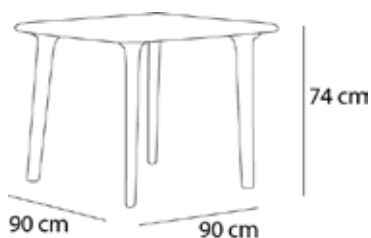

NEW DESSA TABLE 90X90

Table for indoor and outdoor use. Table top and legs injected in polypropylene. Powder coated zink steel structure in accordance to corrosion regulation UNE EN/ISO 9227:2012. UV protection. Available in 2 sizes: 90x90, net weight 11,74 kg (25.88 lb), 160x90, net weight 16,75 kg (36,93 lb).

TABLE FEATURES

W 90cm × L 90cm × H 74cm

W 35.44in × L 35.44in × H 29.14in

Weight 11,74 Kg.

CERTIFICATIONS

UNE-EN 581-1

STD units	Packaging dim. (cm)	Units Container 20'	Units Container 40'	Units Container HC	Units Trayler 70m³	Units Truck 100m³
1X	92 × 94 × 15	192	390	392	448	795

TABLETOP

	Sand	White	Chocolate	Dark Grey
90×90cm	☐	☐	☐	☐