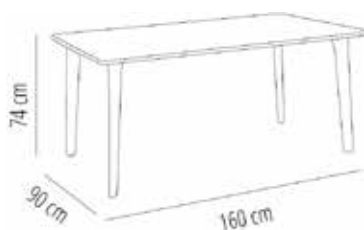

### NEW DESSA TABLE 160X90

Table for indoor and outdoor use. Table top and legs injected in polypropylene. Powder coated zink steel structure in accordance to corrosion regulation UNE EN/ISO 9227:2012. UV protection. Available in 2 sizes: 90x90, net weight 11,74 kg (25.88 lb), 160x90, net weight 16,75 kg (36,93 lb).

#### TABLE FEATURES

W 90cm × L 160cm × H 74cm

W 35.44in × L 63.0in × H 29.14in

**Weight** 16,75 Kg.

## NEW DESSA TABLE 90X90

Table for indoor and outdoor use. Table top and legs injected in polypropylene. Powder coated zink steel structure in accordance to corrosion regulation UNE EN/ISO 9227:2012. UV protection. Available in 2 sizes: 90x90, net weight 11,74 kg (25.88 lb), 160x90, net weight 16,75 kg (36,93 lb).

### TABLE FEATURES

W 90cm × L 90cm × H 74cm

W 35.44in × L 35.44in × H 29.14in

**Weight** 11,74 Kg.