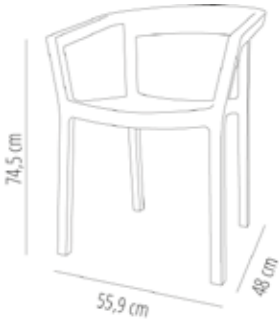

PEACH ARMCHAIR

Armchair for indoor and outdoor use. Injected with fiberglass and PP using gas assisted injection moulding technology. Stackable. UV protection. Net weight 4,20 kg (9.26 lb).

MEASUREMENTS

W 55,9cm × L 48cm × H 74,5cm × Hs 44,4cm × Ha 63,9cm

W 22.01in × L 18.9in × H 29.34in × Hs 17.49in × Ha 25.16in

CHARACTERISTICS

Weight 4,2 Kg. | **Stackable máximo** 8 unidades

AWARDS

Winner IIDA/HD
Product 2011

STD units	Packaging dim. (cm)	Units Container 20'	Units Container 40'	Units Container HC	Units Trayler 70m ³	Units Truck 100m ³
2X	60.1 × 66.1 × 90	138	306	304	416	562
4X	60.7 × 73.7 × 96.9	216	548	456	652	768
P24	58 × 98 × 220	576	1152	1152	1296	1392

MEASUREMENTS

W 55,9cm × L 48cm × H 74,5cm × Hs 44,5cm × Ha 64,5cm

W 22.01in × L 18.9in × H 29.34in × Hs 17.52in × Ha 25.4in

CHARACTERISTICS

Weight 4,95 Kg.

STD units	Packaging dim. (cm)	Units Container 20'	Units Container 40'	Units Container HC	Units Trayler 70m ³	Units Truck 100m ³
4X	60.7 × 73.7 × 96.9	260	548	632	652	912