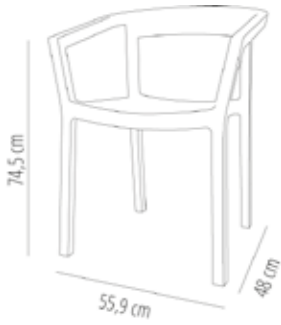

PEACH UPHOLSTERED CHAIR WITH ARMS

Foamed vinyl fabric with polyester-cotton textile frame. Suitable for indoor furniture with good resistance to wear and tear, waterproof, durable and easy to clean. Hand washing with neutral detergent is recommended. Strong and durable colours. 5 mm thick foams that withstand a pressure of 18 kg. To avoid marks, please do not stack upholstered chairs.

MEASUREMENTS

W 55,9cm × L 48cm × H 74,5cm × Hs 44,5cm × Ha 64,5cm

W 22.01in × L 18.9in × H 29.34in × Hs 17.52in × Ha 25.4in

CHARACTERISTICS

Weight 4,95 Kg.

STD units	Packaging dim. (cm)	Units Container 20'	Units Container 40'	Units Container HC	Units Trayler 70m³	Units Truck 100m³
4X	60.7 × 73.7 × 96.9	260	548	632	652	912

COMBINATIONS

	Black	White	Red	Chocolate	Sand	Olive Green
Black Spradling	•	•	•	•	•	•
Chocolate	•	•	•	•	•	•
Sand	•	•	•	•	•	•
Red	•	•	•	•	•	•
White	•	•	•	•	•	•
Nile	•	•	•	•	•	•