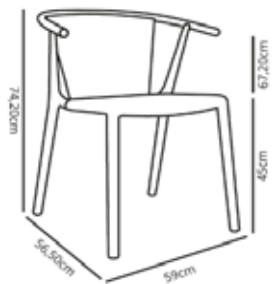

STEELY UPHOLSTERED CHAIR

Upholstery suitable for indoor and outdoor use. Sunbrella® composition. With quick-drying foam. Grammage 275gr/m². To avoid marks, please do not stack upholstered chairs. The option of upholstering the seat only is available.

MEASUREMENTS

W 59cm × L 56,5cm × H 74,2cm × Hs 46cm × Ha 67,2cm

W 23.23in × L 22.25in × H 29.22in × Hs 18.12in × Ha 26.46in

CHARACTERISTICS

Weight 5,7 Kg.

CERTIFICATIONS

UNE-EN 581-1, UNE-EN 581-2

STD units	Packaging dim. (cm)	Units Container 20'	Units Container 40'	Units Container HC	Units Trayler 70m³	Units Truck 100m³
2X	60.1 × 66.1 × 90	132	306	372	416	540
4X	60.7 × 73.7 × 96.9	260	548	632	652	912

COMBINATIONS

	Dark Grey	Ivory	Chocolate	Retro Blue	Red	Sand
Pumpkin	•	•	•			•
Linen	•	•	•	•	•	•
Cool	•			•	•	
Taupe		•	•			•