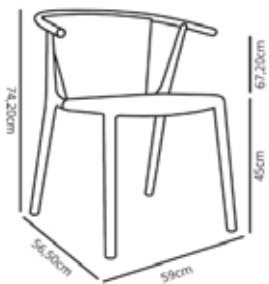

CHAIRS STEELY

Designed by **Josep Llusçà**

DESCRIPTION

The design of the Steely chair has a subtly “vintage” aroma with an image of a metallic chair, it strives for the balance between essential concepts such as lightness, functionality, ergonomics, and respect for the environment, with others such as resistance, both indoors and outdoors, durability, and ease of maintenance. In the Steely chair we have worked with complex curves and natural shapes such as that of a drop of mercury or a pebble, looking for the effect in the rigid plastic of an upholstered polyurethane foam, a soft shape that suggests comfort just by looking at it, before sitting down in it.

CERTIFICATIONS

UNE-EN 16139, UNE-EN 581-2, UNE-EN 581-1

STEELY ARMCHAIR

Armchair for indoor and outdoor use. Injected with fiberglass and PP. Stackable. UV protection. Net weight 4,40 kg (9.7lb).

MEASUREMENTS

W 59cm × L 56,5cm × H 74,2cm × Hs 45cm × Ha 67,2cm

W 23.23in × L 22.25in × H 29.22in × Hs 17.72in × Ha 26.46in

CHARACTERISTICS

Weight 4,2 Kg. | **Stackable máximo** 10 unidades

STD units	Packaging dim. (cm)	Units Container 20'	Units Container 40'	Units Container HC	Units Trayler 70m³	Units Truck 100m³
2X	60.1 × 66.1 × 90	132	306	372	416	540
4X	60.7 × 73.7 × 96.9	260	548	632	652	912
P25	58 × 98 × 220	600	1200	1200	1350	1450