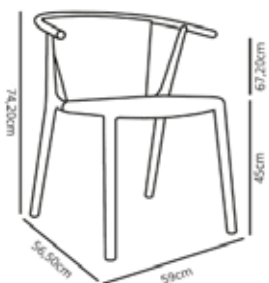

CERTIFICATIONS

UNE-EN 16139, UNE-EN 581-2, UNE-EN 581-1

STD units	Packaging dim. (cm)	Units Container 20'	Units Container 40'	Units Container HC	Units Trayler 70m³	Units Truck 100m³
2X	× ×	132	306	372	416	540
4X	× ×	260	548	632	652	912
P25	× ×	600	1200	1200	1350	1450

SHELL COLOR