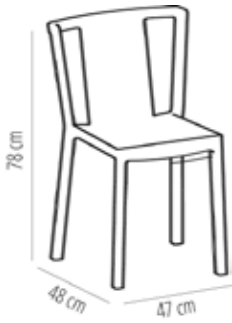

NEUTRA UPHOLSTERED CHAIR

Foamed vinyl fabric with polyester-cotton textile frame. Suitable for indoor furniture with good resistance to wear and tear, waterproof, durable and easy to clean. Hand washing with neutral detergent is recommended. Strong and durable colours. 5 mm thick foams that withstand a pressure of 18 kg. To avoid marks, please do not stack upholstered chairs. The option of upholstering the seat only is available.

MEASUREMENTS

W 47cm × L 48cm × H 78cm × Hs 47cm

W 18.5in × L 18.9in × H 30.7in × Hs 18.5in

CHARACTERISTICS

Weight 3,9 Kg.

STD units	Packaging dim. (cm)	Units Container 20'	Units Container 40'	Units Container HC	Units Trayler 70m³	Units Truck 100m³
4X	51.7 × 74.2 × 96.9	312	624	768	748	996

COMBINATIONS

	White	Red	Chocolate	Sand	Olive Green
Chocolate	☐	☐	☐	☐	☐
Sand	☐	☐	☐	☐	☐
Red	☐	☐	☐	☐	☐
White	☐	☐	☐	☐	☐
Black Spradling	☐	☐	☐	☐	☐
Nile	☐	☐	☐	☐	☐