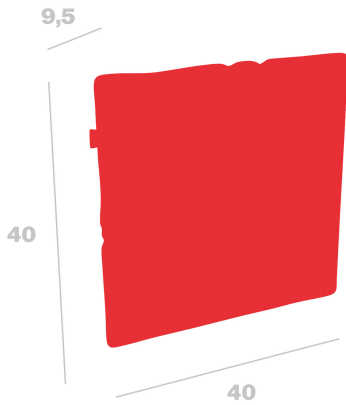

Technical specifications

Cojín Decorativo Brisa

By Resol Studio

<p>Cojín accesorio con funda hidrófuga, tapizado en tejido acrílico tintado en masa marca Bliss, o en tejido poliéster de la marca Crevin en el acabado noche.</p>

Measures

A 40cm x L 40cm

W 15.75in x L 15.75in

Weight

0.5 Kg

1.1 lb

Logistical information

Units	Packaging (cm)	Packaging (in)	m³	ft³	Peso Br. (kg)	Gross We. (lb)
1X	49 x 48 x 13	19.29 x 18.9 x 5.12	0.031	1.09	0.53	1.17

Producción Sostenible - Compromiso Ambiental

Resol invierte dinero y recursos para la investigación y búsqueda de procesos más sostenibles.

Todos los productos Resol se producen con un uso responsable del agua.

Durante la producción no se usan en ninguna circunstancia productos químicos peligrosos.

En Resol todos los residuos se gestionan de manera sostenible y responsable.

RESOL