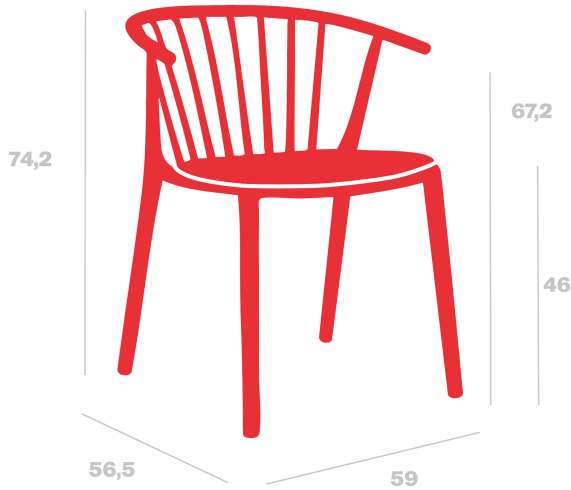

Technical specifications

Silla Woody Tapizada

By Josep Llusçà

Tapizado apto para interiores y exteriores. Asiento tapizado en tejido acrílico tintado en masa de la marca Bliss, apto para exterior. Para evitar marcas, por favor no apile las sillas tapizadas.

Measures

**A 59cm x L 56.5cm
W 23.23in x L 22.24in**

Weight

**4.9 Kg
10.8 lb**

Certificates

**UNEN16139
UNEEN581-1
UNEEN581-2**

Logistical information

Units	Packaging (cm)	Packaging (in)	m³	ft³	Peso Br. (kg)	Gross We. (lb)
1x	60.7 x 73.7 x 96.9	23.9 x 29.02 x 38.15	0.433	15.29	5.15	11.35

Producción Sostenible - Compromiso Ambiental

Resol invierte dinero y recursos para la investigación y búsqueda de procesos más sostenibles.

Todos los productos Resol se producen con un uso responsable del agua.

Durante la producción no se usan en ninguna circunstancia productos químicos peligrosos.

En Resol todos los residuos se gestionan de manera sostenible y responsable.

RESOL