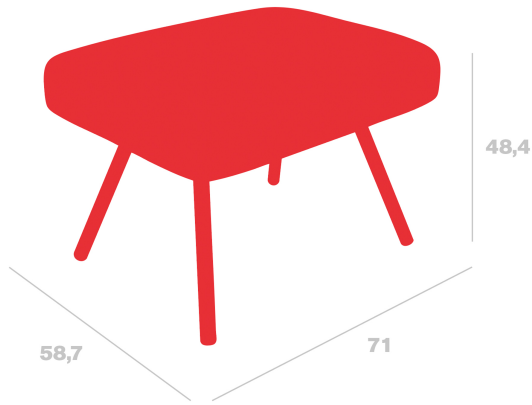

Technical specifications

Puf Anou

By Pensi Design Studio

Pouf con patas metálicas pintadas en polvo texturizado, apta para exterior. Cojín Bliss en acrílico tintado en masa, relleno de espuma 30 kg + fibra reciclada, desenfundable y con funda hidrófuga.

Measures

**A 71cm x L 58.7cm
W 27.95in x L 23.11in**

Weight

**8 Kg
17.64 lb**

Logistical information

Units	Packaging (cm)	Packaging (in)	m³	ft³	Peso Br. (kg)	Gross We. (lb)
1x	78 x 60 x 51	30.71 x 23.62 x 20.08	0.239	8.44	8.4	18.52

Producción Sostenible - Compromiso Ambiental

Resol invierte dinero y recursos para la investigación y búsqueda de procesos más sostenibles.

Todos los productos Resol se producen con un uso responsable del agua.

Durante la producción no se usan en ninguna circunstancia productos químicos peligrosos.

En Resol todos los residuos se gestionan de manera sostenible y responsable.

RESOL