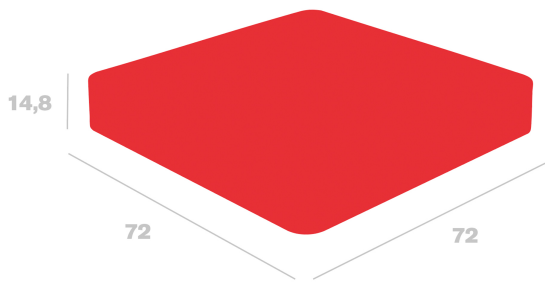

### Measures

**A 72cm x L 72cm**

**W 28.35in x L 28.35in**

### Weight

**15.5 Kg**

**34.17 lb**