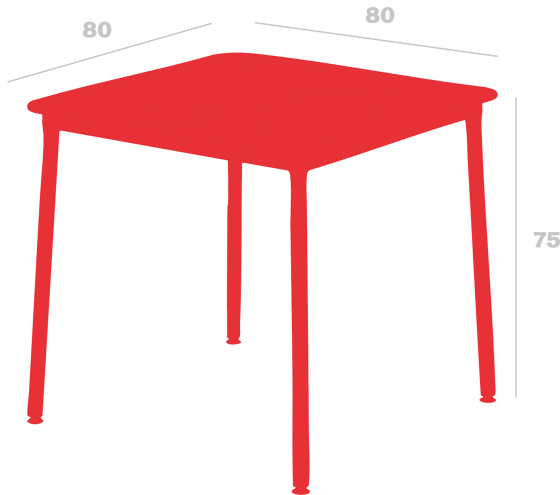

# Mesa Hub

By Joan Gaspar

&lt;p&gt;Hub tables suitable for indoor and outdoor use in HPL, and suitable only for indoor use in Melamine board. Lacquered aluminium structure and epoxy lacquered steel legs. This collection stands out for its stability and resistance, combining 3 different heights with different sizes of tops.&lt;/p&gt;

### Measures

**A 80cm x L 80cm**  
**W 31.5in x L 31.5in**