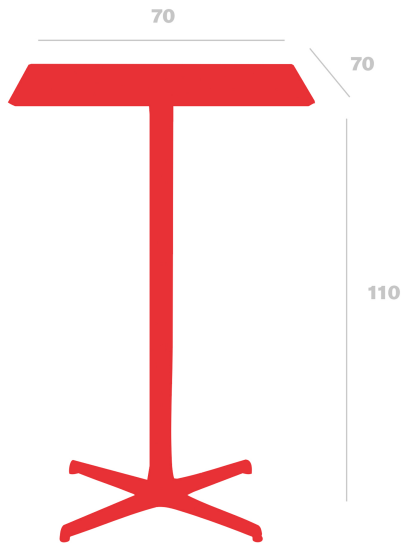

Technical specifications

High Toledo Table

By Pensi Design Studio

Mesa para uso interior y exterior. Estructura de aluminio pintado y sobre en compacto fenólico del mismo color.

Measures

A 70cm x L 70cm

W 27.56in x L 27.56in

Weight

11 Kg

24.25 lb

Logistical information

Units	Packaging (cm)	Packaging (in)	m³	ft³	Peso Br. (kg)	Gross We. (lb)
1X	71 x 74 x 20	27.95 x 29.13 x 7.87	0.105	3.71	11.55	25.46

Producción Sostenible - Compromiso Ambiental

Resol invierte dinero y recursos para la investigación y búsqueda de procesos más sostenibles.

Todos los productos Resol se producen con un uso responsable del agua.

Durante la producción no se usan en ninguna circunstancia productos químicos peligrosos.

En Resol todos los residuos se gestionan de manera sostenible y responsable.

RESOL