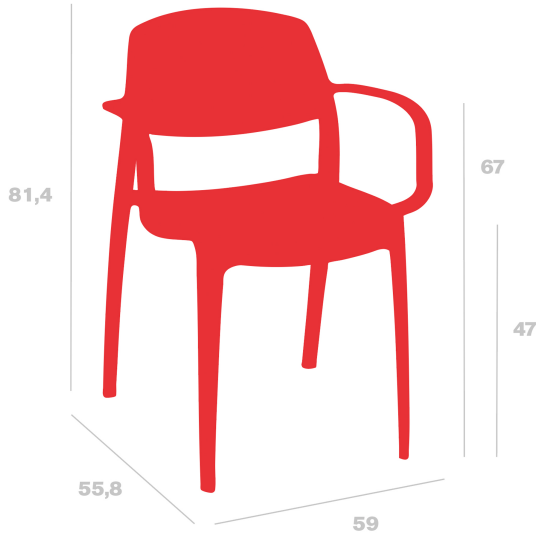

Technical specifications

Smart Chair with Arms

By Javier Cuñado

Silla con brazos para uso interior y exterior. Fabricada en polipropileno con fibra de vidrio mediante tecnología de moldeo asistida por gas. Protección UV.

Measures

**A 59cm x L 55.8cm
W 23.23in x L 21.97in**

Weight

**4.54 Kg
10.01 lb**

Certificates

**UNEEN581-1
UNEEN581-2
UNEN16139**

Logistical information

Units	Packaging (cm)	Packaging (in)	m³	ft³	Peso Br. (kg)	Gross We. (lb)
4X	74.7 x 60.7 x 96.9	29.41 x 23.9 x 38.15	0.439	15.5	4.77	10.52
P20	98 x 58 x 174	38.58 x 22.83 x 68.5	0.989	34.93	4.77	10.52
P.20	98 x 58 x 217	38.58 x 22.83 x 85.43	1.233	43.54	4.77	10.52
P16	98 x 58 x 174	38.58 x 22.83 x 68.5	0.989	34.93	4.77	10.52
P20	98 x 58 x 217	38.58 x 22.83 x 85.43	1.233	43.54	4.77	10.52

Producción Sostenible - Compromiso Ambiental

Resol invierte dinero y recursos para la investigación y búsqueda de procesos más sostenibles.

Todos los productos Resol se producen con un uso responsable del agua.

Durante la producción no se usan en ninguna circunstancia productos químicos peligrosos.

En Resol todos los residuos se gestionan de manera sostenible y responsable.

RESOL