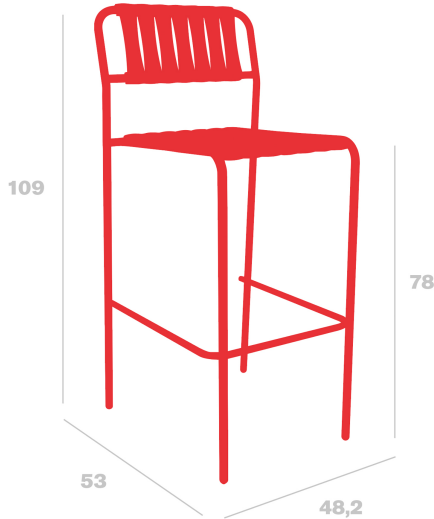

Technical specifications

Gelato Stool

By **Benedetta Tagliabue and Joana Bover**

Barstool with arms for indoor and outdoor use. Steel structure and slats made of recycled polypropylene reinforced with fiberglass. Available in solid color, color combinations and slat compositions.

Measures

**W 48.2cm x L 53cm x H 109cm x Hs 78cm
W 18.98in x L 20.87in x H 42.91in x Hs 30.71in**

Weight

**6.6 Kg
14.55 lb**

Stackable

6

Certificates

**ANSI2
UNEEN581-1**