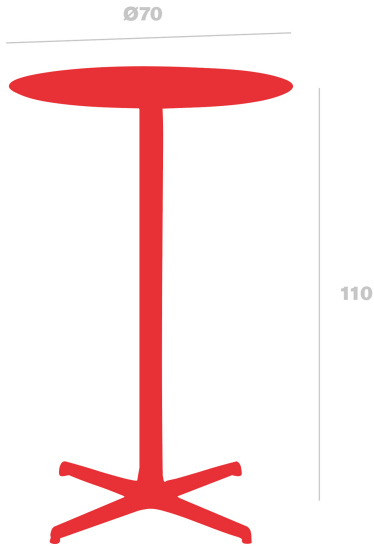

Technical specifications

Toledo High Table

Ø70

By Pensi Design Studio

High table for indoors and outdoors with painted aluminum structure and HPL top in the same colour.

Measures

H 110cm x Ø 70cm x Base width 69.5cm

H 43.31in x Ø 27.56in x Base width 27.36in

Weight

9.4 Kg

20.72 lb

Logistical information

Units	Packaging (cm)	Packaging (in)	m ³	ft ³	Peso Br. (kg)	Gross We. (lb)
1X	71 x 74 x 20	27.95 x 29.13 x 7.87	0.105	3.71	9.87	21.76