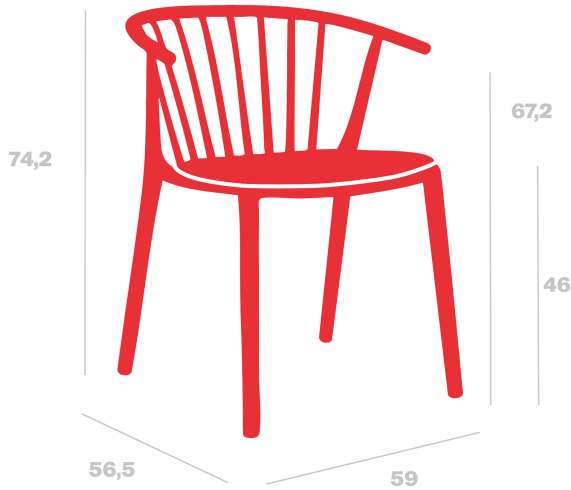

Technical specifications

Woody Upholstered Chair

By Josep Llusçà

Upholstery suitable for indoor and outdoor use. Seat upholstered in solution-dyed acrylic fabric by Bliss, suitable for outdoor use. To avoid marks, please do not stack the upholstered chairs.

Measures

**W 59cm x L 56.5cm x H 74.2cm x Hs 46cm x Ha 67.2cm
W 23.23in x L 22.24in x H 29.21in x Hs 18.11in x Ha 26.46in**

Weight

**4.9 Kg
10.8 lb**

Certificates

**UNEN16139
UNEEN581-1
UNEEN581-2**

Logistical information