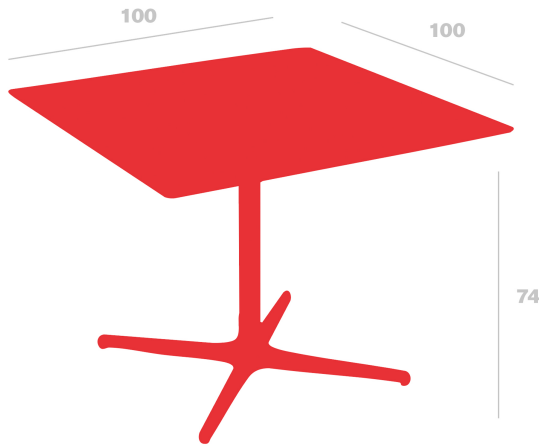

Technical specifications

Toledo XL table 100x100

By Resol

Table for indoor and outdoor use. Painted aluminium structure with an HPL table top of the same colour.

Measures

**W 100cm x L 100cm x H 74.4cm x Hb 74.3cm x Base width 66cm
W 39.37in x L 39.37in x H 29.29in x Hb 29.25in x Base width 25.98in**