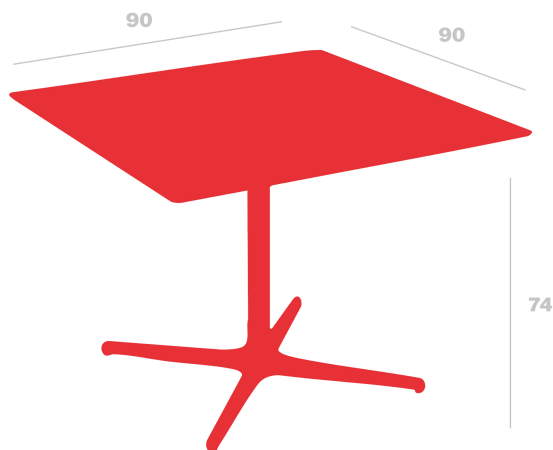

Technical specifications

Toledo XL table 90x90

By Resol

Table for indoor and outdoor use. Painted aluminium structure with an HPL table top of the same colour.

Measures

**W 90cm x L 90cm x H 74.4cm x Hb 74.3cm x Base width 66cm
W 35.43in x L 35.43in x H 29.29in x Hb 29.25in x Base width 25.98in**