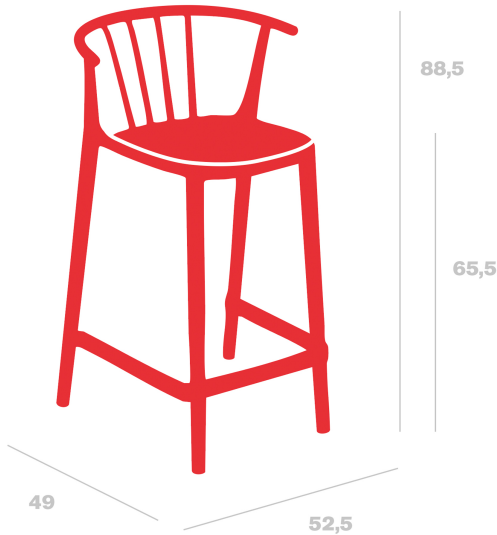

Technical specifications

Woody Upholstered Medium Stool

By Josep Llusçà

Stool for indoor and outdoor use. Made from polypropylene with fibreglass. UV protection. With quick-drying foam. Upholstery suitable for indoor and outdoor use. Grammage 275 gr/m2

Measures

**W 52.5cm x L 49cm x H 88.5cm x Ha 66.5cm
W 20.67in x L 19.29in x H 34.84in x Ha 26.18in**

Weight

**6.11 Kg
13.47 lb**

Certificates

**UNEN16139
UNEEN581-1
UNEEN581-2**

Sustainable Production - Environmental Commitment