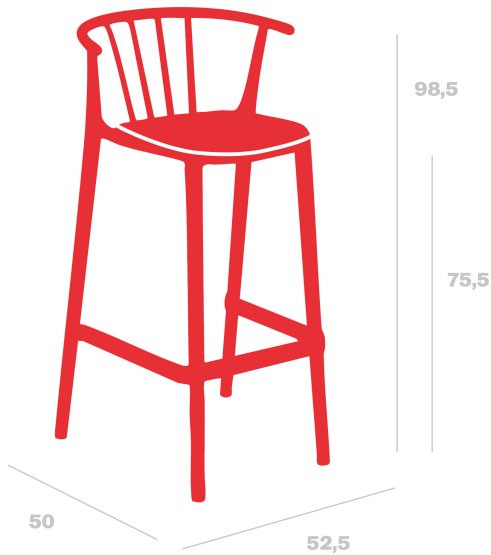

Technical specifications

Woody Upholstered High Stool

By Josep Llusà

Stool for indoor and outdoor use. Made from polypropylene with fibreglass. UV protection. With quick-drying foam. Upholstery suitable for indoor and outdoor use. Grammage 275 gr/m2

Measures

W 52.5cm x L 50cm x H 98.5cm x Hs 75.5cm
W 20.67in x L 19.69in x H 38.78in x Hs 29.72in

Weight

5.75 Kg
12.68 lb

Stackable

6

Certificates

UNEEN581-1
UNEEN581-2
UNEN16139