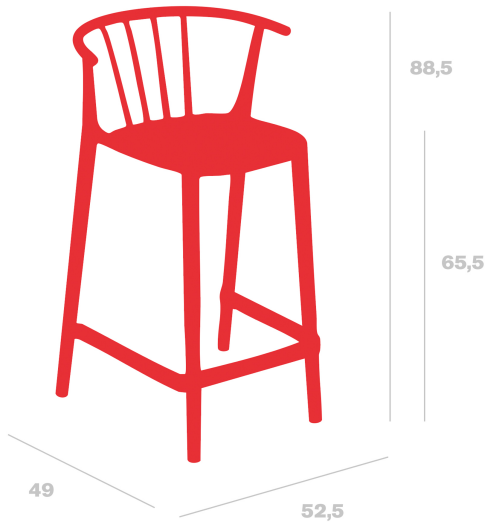

Technical specifications

Woody Medium Stool

By Josep Llusçà

Stool for indoor and outdoor use. Made from polypropylene with fibreglass. UV protection.

Measures

W 52.5cm x L 49cm x H 88.5cm x Hs 65.5cm
W 20.67in x L 19.29in x H 34.84in x Hs 25.79in

Stackable

6

Certificates

NFEN581-1
UNEN16139

Logistical information

Units	Packaging (cm)	Packaging (in)	m ³	ft ³	Peso Br. (kg)	Gross We. (lb)
4X	55 x 67 x 117	21.65 x 26.38 x 46.06	0.431	15.22		
P.24	60 x 127 x 220	23.62 x 50 x 86.61	1.676	59.19		