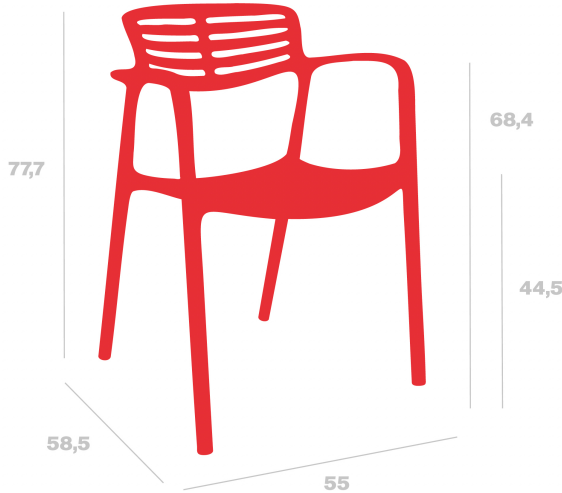

Technical specifications

Toledo Aire Armchair

By Pensi Design Studio

Armchair for indoor and outdoor use. Made from a single piece of 100% post-consumer recycled polypropylene and recycled fiberglass using gas-assisted molding technology. Stackable. Net weight 3.85 kg.

Measures

W 55cm x L 58.5cm x H 77.7cm x Hs 44.5cm x Ha 68.5cm
W 21.65in x L 23.03in x H 30.59in x Hs 17.52in x Ha 26.97in

Weight

3.85 Kg
8.49 lb

Stackable

6

Certificates

UNEEN581-1
UNEEN581-2