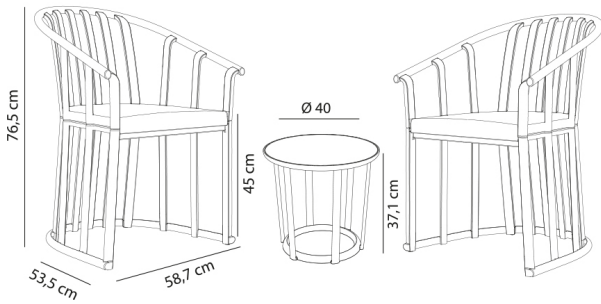

Technical specifications

Raff set with cushions

By Joan Gaspar

Set for indoor and outdoor use, consisting of 2 armchairs and a table. Injected with fiberglass and PP. UV protection. Net weight 16kg. Cushions included Hazelnut color, quick-drying Gravidry, 30 mm and 30 kg density. Upholstered with mass-dyed acrylic fabric, cover with removable zipper and fastening with ribbons. Optimal packaging.

Certificates

UNEEN581-1
UNEEN581-2
UNEN16139

Logistical information

Units	Packaging (cm)	Packaging (in)	m ³	ft ³	Peso Br. (kg)	Gross We. (lb)
1X	63 x 60 x 60	24.8 x 23.62 x 23.62	0.227	8.02		
1x	63 x 60 x 60	24.8 x 23.62 x 23.62	0.227	8.02		
1X	63 x 60 x 60	24.8 x 23.62 x 23.62	0.227	8.02		