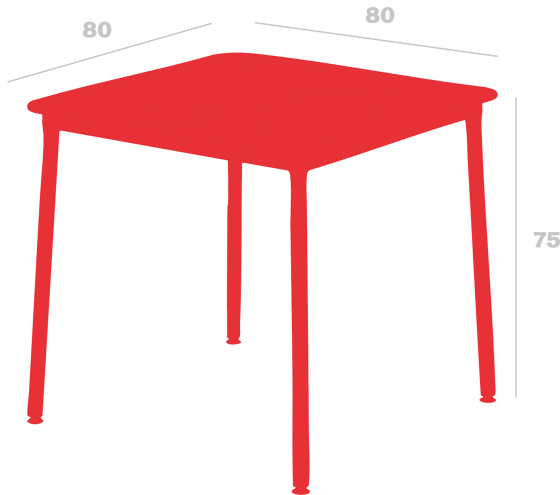

Technical specifications

Mesa Hub

By Joan Gaspar

Hub tables are suitable for indoor and outdoor use in HPL, and suitable only for indoor use in Melamine board. Lacquered aluminum structure and epoxy lacquered steel legs. This collection stands out for its stability and resistance, combining 3 different heights with various measures of envelopes.

Measures

W 80cm x L 80cm x H 75cm
W 31.5in x L 31.5in x H 29.53in

Weight

18 Kg
39.68 lb

Certificates

ISO_14001
ISO_14006
ISO_9001

Logistical information

Units	Packaging (cm)	Packaging (in)	m ³	ft ³	Peso Br. (kg)	Gross We. (lb)
1x	82.5 x 81 x 19.7	32.48 x 31.89 x 7.76	0.132	4.66	18.9	41.67
1x	93.5 x 92.2 x 15.2	36.81 x 36.3 x 5.98	0.131	4.63	18.9	41.67
1x	91.4 x 160.7 x 14.5	35.98 x 63.27 x 5.71	0.213	7.52	18.9	41.67
1x	93 x 183 x 15	36.61 x 72.05 x 5.91	0.255	9.01	18.9	41.67
1x	122.5 x 124 x 19	48.23 x 48.82 x 7.48	0.289	10.21	18.9	41.67