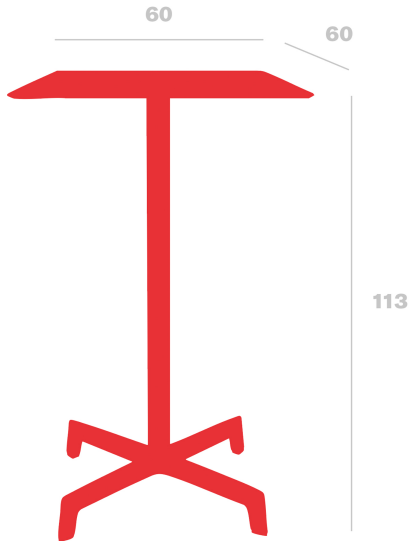

Technical specifications

Sputnik High Monocolor Table

By Josep Llusçà

Table for indoor and outdoor use with painted aluminum structure, polyamide base, and an HPL top in the same colour. Weight: 11.8 Kg (26.01 lbs)

Measures

W 60cm x L 60cm x H 113cm

W 23.62in x L 23.62in x H 44.49in

Weight

11.8 Kg

26.01 lb

Logistical information

Units	Packaging (cm)	Packaging (in)	m ³	ft ³	Peso Br. (kg)	Gross We. (lb)
1X	61 x 20 x 64	24.02 x 7.87 x 25.2	0.078	2.75	12.39	27.31