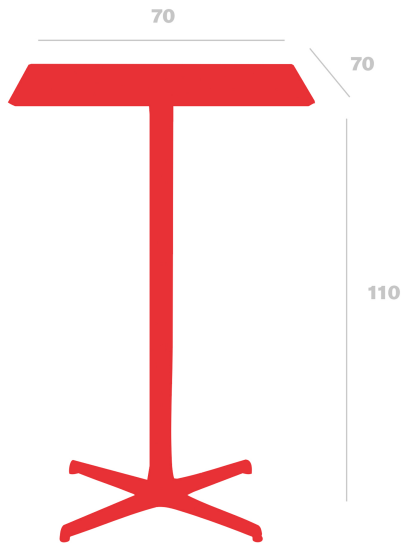

Technical specifications

High Toledo Table

By Pensi Design Studio

Table for indoor and outdoor use. Painted aluminum structure and HPL top in the same colour.

Measures

W 70cm x L 70cm x H 110cm x Base width 69.5cm

W 27.56in x L 27.56in x H 43.31in x Base width 27.36in

Weight

11 Kg

24.25 lb

Logistical information

Units	Packaging (cm)	Packaging (in)	m ³	ft ³	Peso Br. (kg)	Gross We. (lb)
1X	71 x 74 x 20	27.95 x 29.13 x 7.87	0.105	3.71	11.55	25.46
1X	71 x 74 x 20	27.95 x 29.13 x 7.87	0.105	3.71	11.55	25.46