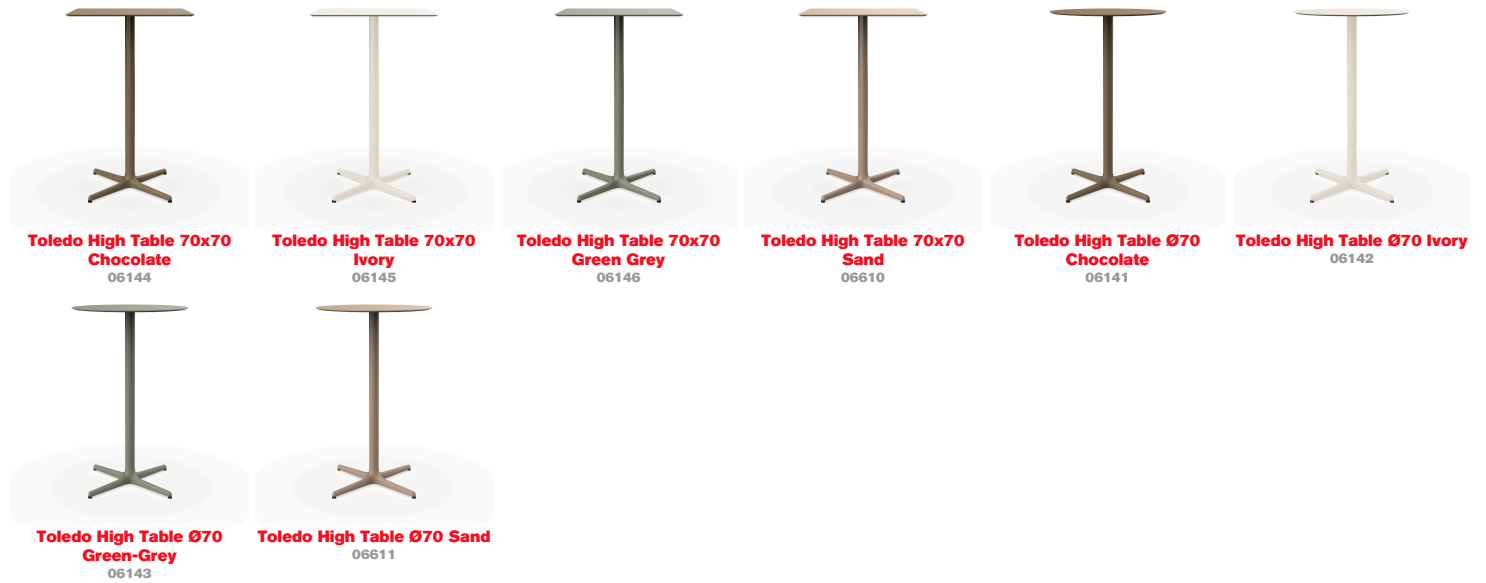

Technical specifications

High Toledo Table

By Pensi Design Studio

Variants

Sustainable Production - Environmental Commitment

Resol invests money and resources in research and the search for more sustainable processes.

All Resol products are produced with responsible use of water.

Under no circumstances are hazardous chemicals used during production.

At Resol, all waste is managed in a sustainable and responsible manner.

RESOL