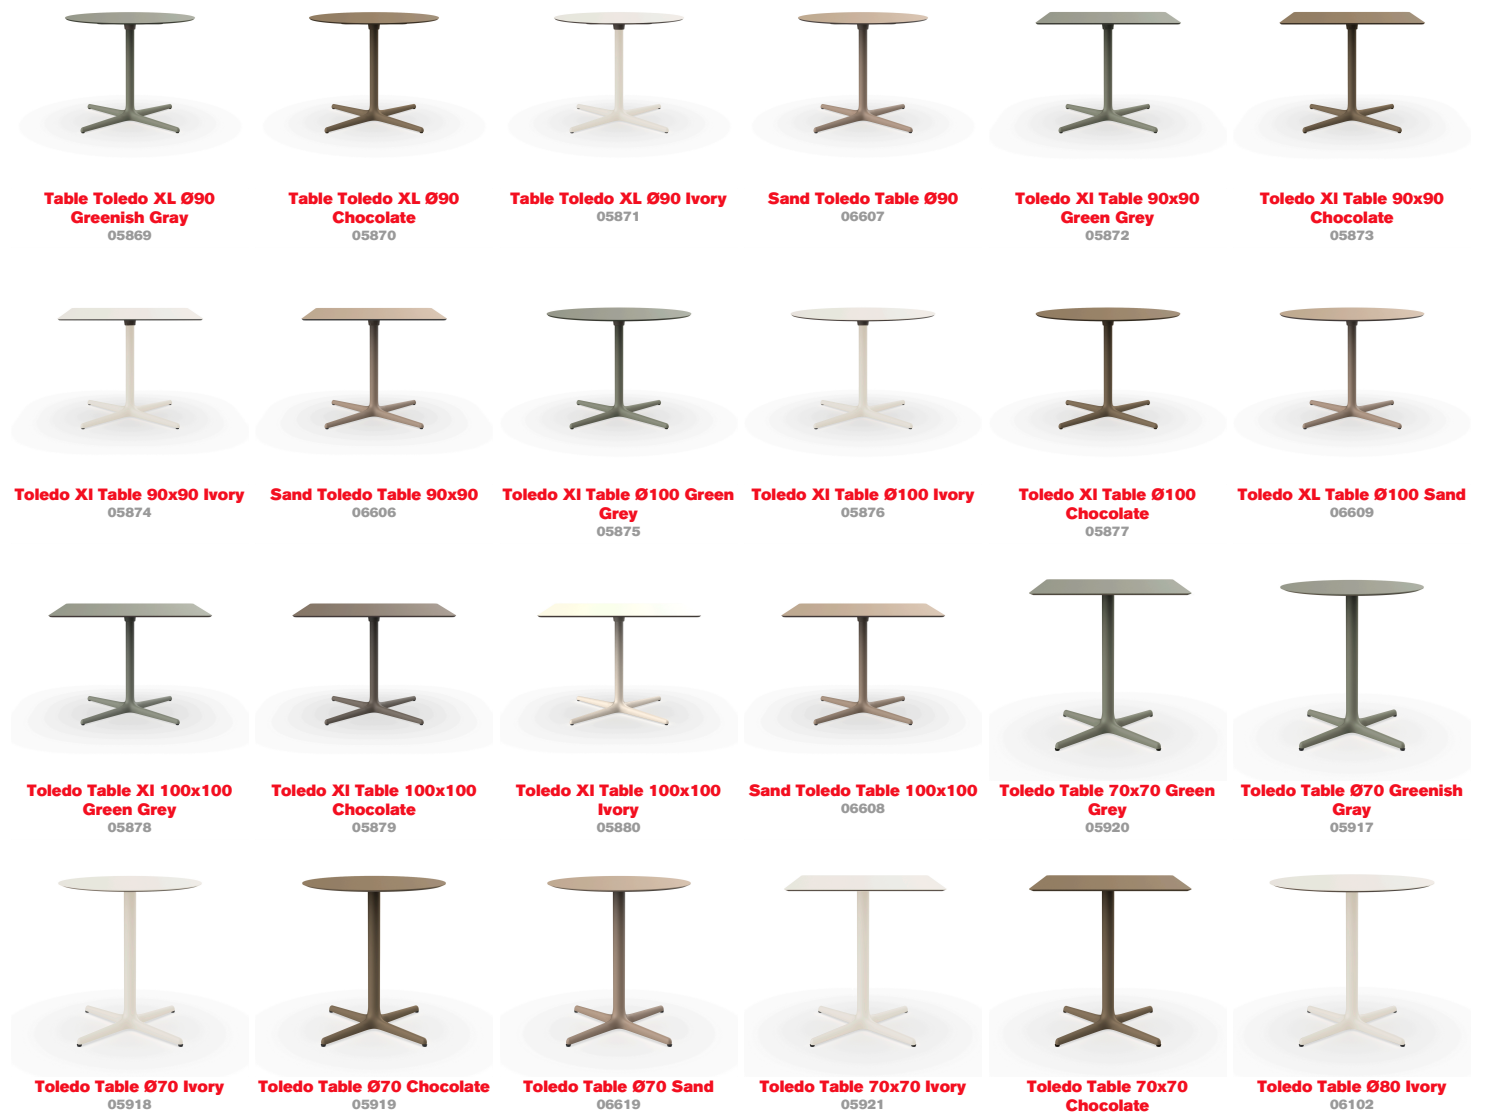

Toledo Table

By Pensi Design Studio

Variants

Sustainable Production - Environmental Commitment

Resol invests money and resources in research and the search for more sustainable processes.

All Resol products are produced with responsible use of water.

Under no circumstances are hazardous chemicals used during production.

At Resol, all waste is managed in a sustainable and responsible manner.

RESOL