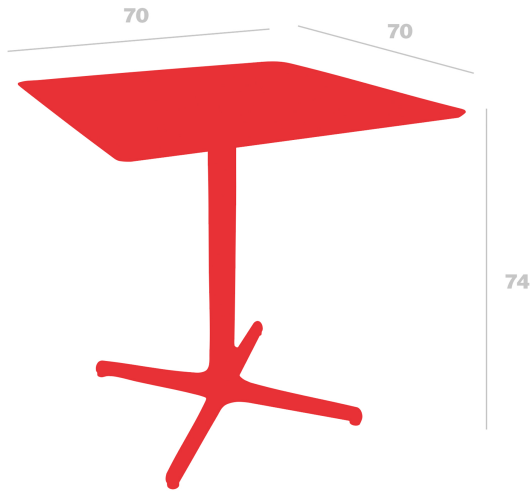

Technical specifications

Toledo Table

By Pensi Design Studio

Table for indoor and outdoor use. Painted aluminium structure with an HPL table top of the same colour. Weight: 10kg (22.04 lbs)

Measures

W 70cm x L 70cm x H 74cm x Hb 73cm
W 27.56in x L 27.56in x H 29.13in x Hb 28.74in

Weight

11.36 Kg
25.04 lb

Logistical information

Units	Packaging (cm)	Packaging (in)	m ³	ft ³	Peso Br. (kg)	Gross We. (lb)
1X	102 x 102 x 20	40.16 x 40.16 x 7.87	0.208	7.35	11.93	26.3
1x	102 x 102 x 20	40.16 x 40.16 x 7.87	0.208	7.35	11.93	26.3
1X	102 x 102 x 20	40.16 x 40.16 x 7.87	0.208	7.35	11.93	26.3
1x	102 x 102 x 20	40.16 x 40.16 x 7.87	0.208	7.35	11.93	26.3
1X	71 x 74 x 20	27.95 x 29.13 x 7.87	0.105	3.71	11.93	26.3
1X	71 x 74 x 20	27.95 x 29.13 x 7.87	0.105	3.71	11.93	26.3
1x	71 x 74 x 20	27.95 x 29.13 x 7.87	0.105	3.71	11.93	26.3
1x	81 x 82.5 x 19.7	31.89 x 32.48 x 7.76	0.132	4.66	11.93	26.3
1X	81 x 82.5 x 19.7	31.89 x 32.48 x 7.76	0.132	4.66	11.93	26.3
1x	71 x 74 x 20	27.95 x 29.13 x 7.87	0.105	3.71	11.93	26.3