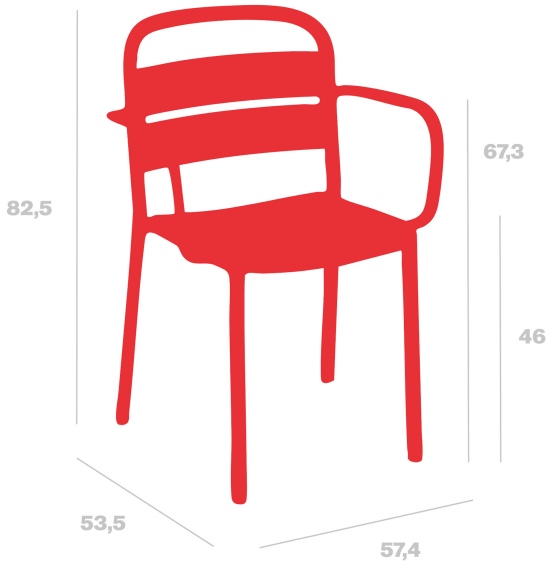

Technical specifications

Como Armchair

By Joan Gaspar

Chair with arms for indoor and outdoor use. Manufactured in polypropylene with fibreglass using gas-assisted moulding technology. UV protection.

Measures

**W 57.4cm x L 53.5cm x H 82.5cm x Hs 46cm x Ha 67.3cm
W 22.6in x L 21.06in x H 32.48in x Hs 18.11in x Ha 26.5in**

Weight

**4.01 Kg
8.84 lb**

Stackable

10

Logistical information

Units	Packaging (cm)	Packaging (in)	m ³	ft ³	Peso Br. (kg)	Gross We. (lb)
4X	74.7 x 60.7 x 96.9	29.41 x 23.9 x 38.15	0.439	15.5	4.21	9.28
P.24	98 x 58 x 220	38.58 x 22.83 x 86.61	1.25	44.14	4.21	9.28