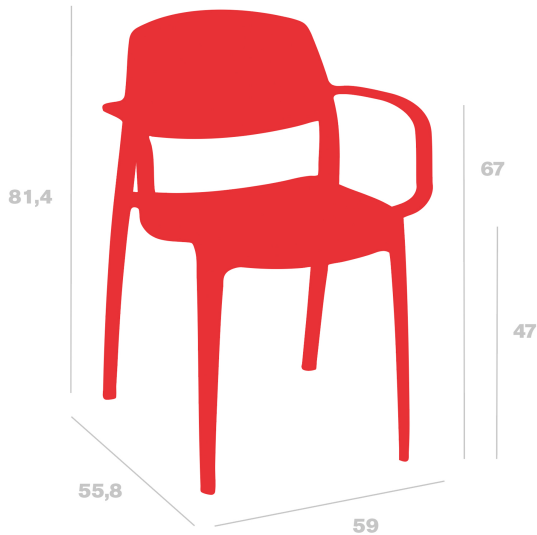

Technical specifications

Smart Armchair

By Javier Cuñado

Chair with arms for indoor and outdoor use. Manufactured in polypropylene with fibreglass using gas-assisted moulding technology. UV protection.

Measures

**W 59cm x L 55.8cm x H 81.4cm x Hs 47cm x Ha 67cm
W 23.23in x L 21.97in x H 32.05in x Hs 18.5in x Ha 26.38in**

Weight

**4.54 Kg
10.01 lb**

Stackable

9

Certificates

**UNEEN581-1
UNEEN581-2
UNEN16139**

Logistical information