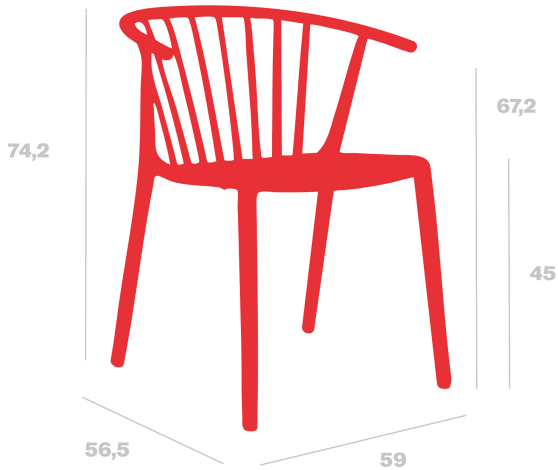

Technical specifications

Woody Chair

By Josep Llusçà

Armchair for indoor and outdoor use. Injected with fiberglass and PP. Stackable. UV protection. Net weight 4,1 kg (9.03 lb).

Measures

**W 59cm x L 56.5cm x H 74.2cm x Hs 45cm x Ha 67.2cm
W 23.23in x L 22.24in x H 29.21in x Hs 17.72in x Ha 26.46in**

Weight

**4.2 Kg
9.26 lb**

Stackable

10

Certificates

**UNEN16139
UNEEN581-2
UNEEN581-1**

Logistical information

Units	Packaging (cm)	Packaging (in)	m ³	ft ³	Peso Br. (kg)	Gross We. (lb)
4X	60.7 x 73.7 x 96.9	23.9 x 29.02 x 38.15	0.433	15.29	4.41	9.72
P20	58 x 98 x 186	22.83 x 38.58 x 73.23	1.057	37.33	4.41	9.72
P.25	58 x 98 x 220	22.83 x 38.58 x 86.61	1.25	44.14	4.41	9.72
P.20	58 x 98 x 186	22.83 x 38.58 x 73.23	1.057	37.33	4.41	9.72