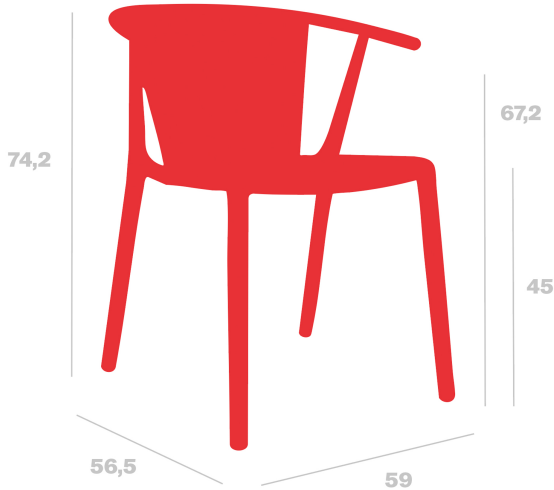

Technical specifications

Woody Flat Armchair

By Josep Llusçà

Armchair for indoor and outdoor use. Injected with fiberglass and PP. Stackable. UV protection. Net weight 4,4 kg (9.7lb).

Measures

**W 59cm x L 56.5cm x H 74.2cm x Hs 45cm x Ha 67.2cm
W 23.23in x L 22.24in x H 29.21in x Hs 17.72in x Ha 26.46in**

Weight

**4.2 Kg
9.26 lb**

Stackable

10

Certificates

**UNEN16139
UNEEN581-2
UNEEN581-1**

Logistical information

Units	Packaging (cm)	Packaging (in)	m ³	ft ³	Peso Br. (kg)	Gross We. (lb)
4X	60.7 x 73.7 x 96.9	23.9 x 29.02 x 38.15	0.433	15.29	4.41	9.72
P20	58 x 98 x 186	22.83 x 38.58 x 73.23	1.057	37.33	4.41	9.72
P.25	58 x 98 x 220	22.83 x 38.58 x 86.61	1.25	44.14	4.41	9.72
1x	60.7 x 73.7 x 96.9	23.9 x 29.02 x 38.15	0.433	15.29	4.41	9.72